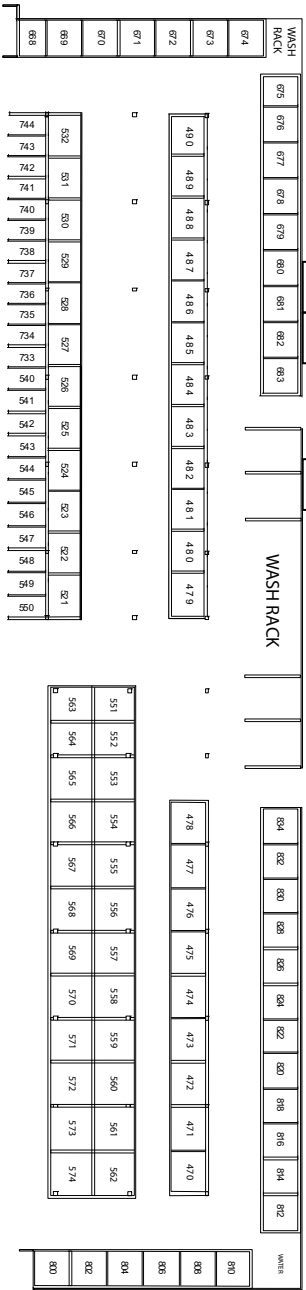

O50
O50

O48

FOOD BOOTHS

FOOD BOOTHS

ENTRANCE

RESTROOMS & SHOWERS

HORSE BARN

Arena Size 80' x 200'