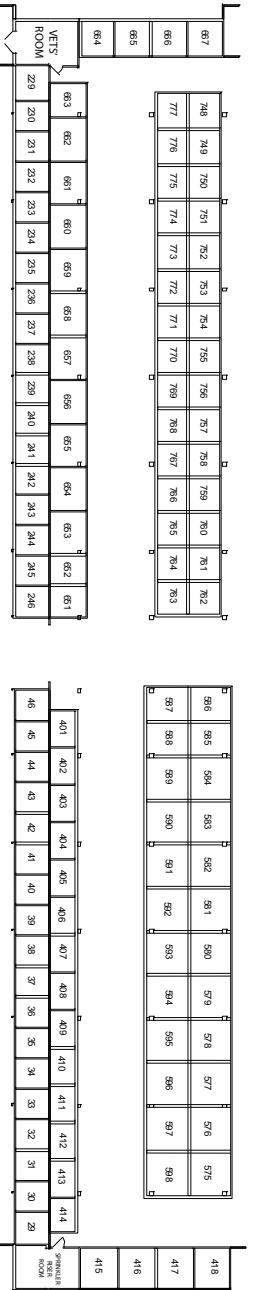

O50
O50

O48

FOOD BOOTHS

FOOD BOOTHS

ENTRANCE

RESTROOMS & SHOWERS

HORSE BARN

Arena Size 80' x 200'