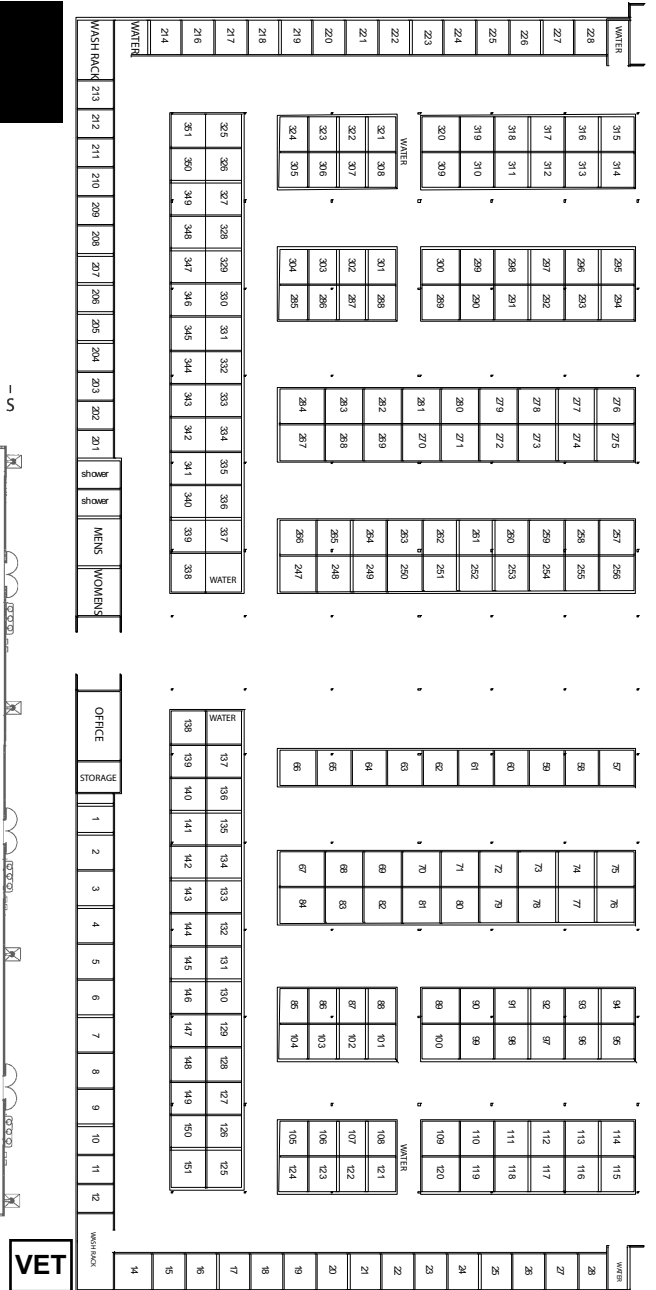

O50
O50

O48

FOOD BOOTHS

FOOD BOOTHS

ENTRANCE

RESTROOMS & SHOWERS

HORSE BARN

Arena Size 80' x 200'